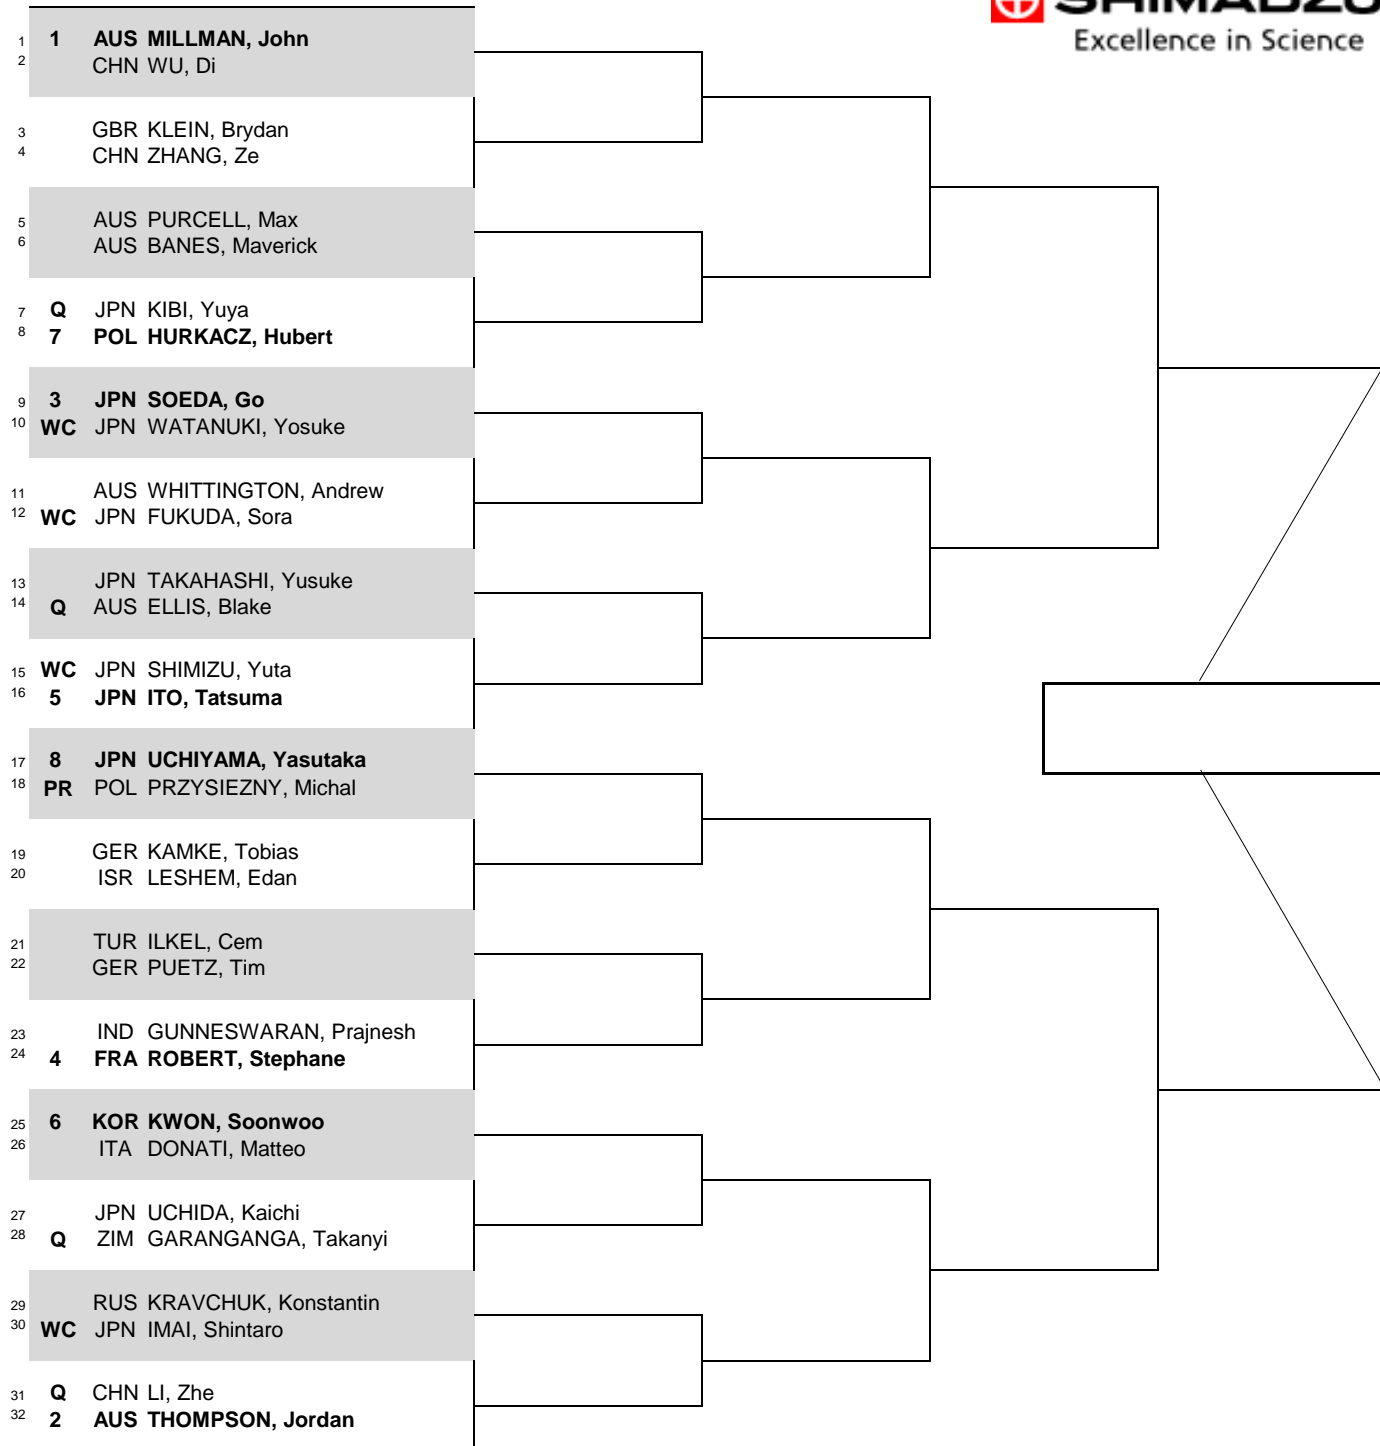

CITY, COUNTRY
Kyoto, Japan

TOURNAMENT DATES
19-25 February 2018

SURFACE
Carpet, Indoor Synthetic

TOTAL PRIZE MONEY
\$50,000

STATUS NAT **MAIN DRAW SINGLES**

ATP, Inc. © Copyright 2014

	SEEDED PLAYERS	RANK	PRIZE MONEY	POINTS	ALTERNATES / LUCKY LOSERS	WITHDRAWALS
1	MILLMAN, John	103	WINNER	\$7,200	80	
2	THOMPSON, Jordan	107	FINALIST	\$4,240	48	
3	SOEDA, Go	161	SEMI-FINALIST	\$2,510	29	
4	ROBERT, Stephane	162	QUARTER-FINALIST	\$1,460	15	
5	ITO, Tatsuma	181	SECOND ROUND	\$860	6	
6	KWON, Soonwoo	184	FIRST ROUND	\$520	0	
7	HURKACZ, Hubert	219				
8	UCHIYAMA, Yasutaka	222				
FOLLOW LIVE SCORING AT www.ATPWorldTour.com						
LAST DIRECT ACCEPTANCE			Uchida, Kaichi (327)		CHALLENGER SUPERVISOR Andrei Kornilov	